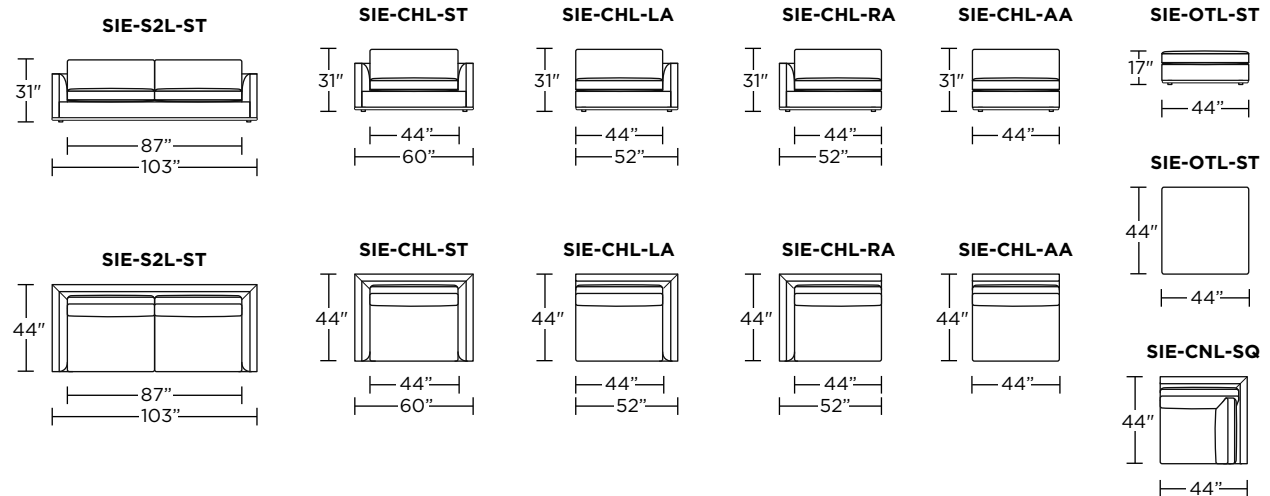

Please use actual leather, fabric, Crypton®, Sunbrella® and Ultrasuede® swatches when specifying furniture as the colors shown may vary due to the printing process.

SIENA

Studio:

Grand:

Scale: 1/8 inch = 1 foot
All dimensions are approximate and subject to change.
Specify components from the sitting position.