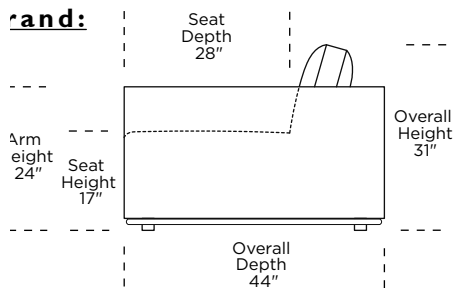

Please use actual leather, fabric, Crypton®, Sunbrella® and Ultrasuede® swatches when specifying furniture as the colors shown may vary due to the printing process.

SIENA

Studio:

Grand:

Scale: 1/8 inch = 1 foot
All dimensions are approximate and subject to change.
Specify components from the sitting position.