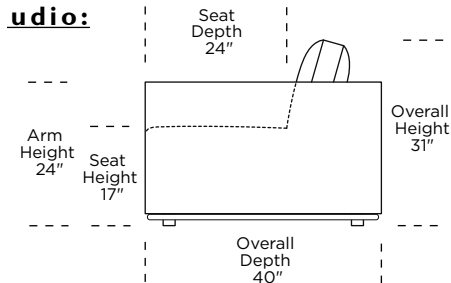

Please use actual leather, fabric, Crypton®, Sunbrella® and Ultrasuede® swatches when specifying furniture as the colors shown may vary due to the printing process.

SIENA

Studio:

Grand:

Scale: 1/8 inch = 1 foot
All dimensions are approximate and subject to change.
Specify components from the sitting position.