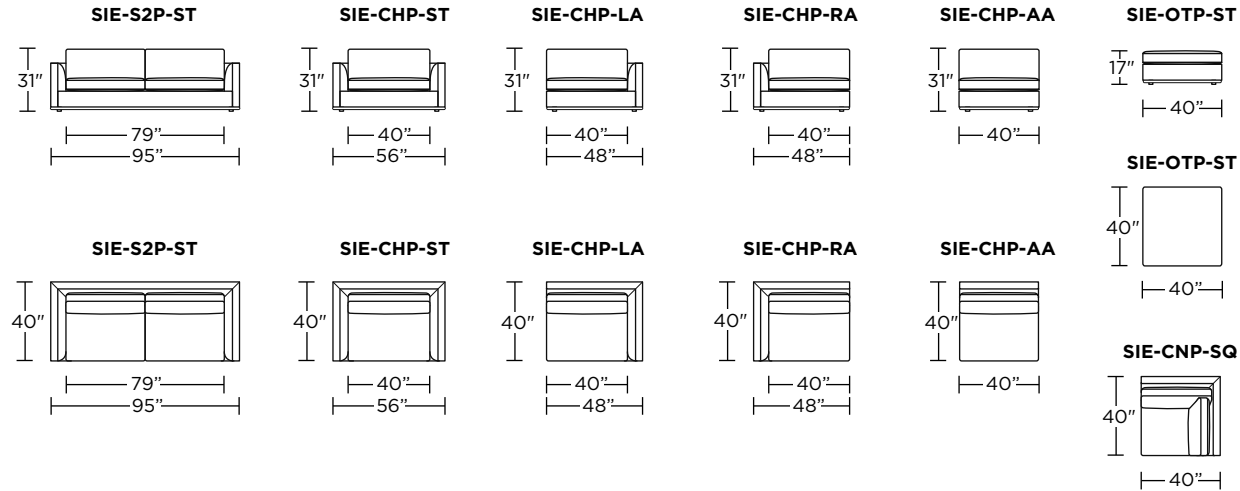

Please use actual leather, fabric, Crypton®, Sunbrella® and Ultrasuede® swatches when specifying furniture as the colors shown may vary due to the printing process.

SIENA

Studio:

Grand:

Scale: 1/8 inch = 1 foot
All dimensions are approximate and subject to change.
Specify components from the sitting position.