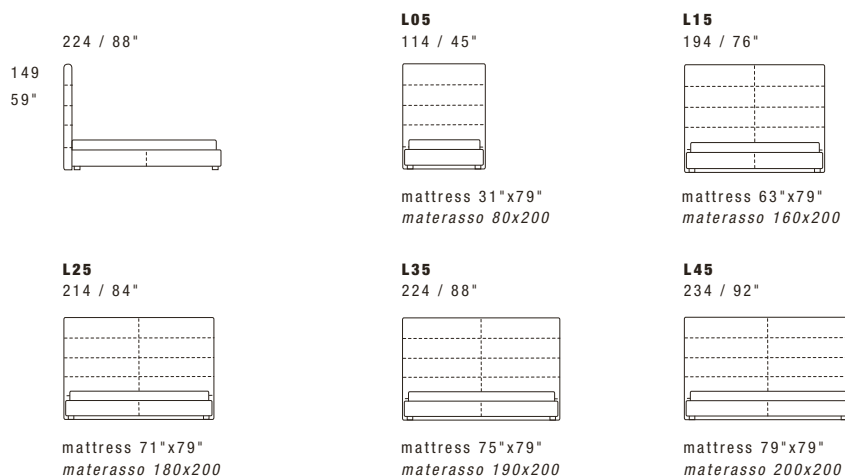

SAYONARA NIGHT

STANDARD FEATURES

- Hard wood frame.
- Headboard in polyurethane.
- Base in polyurethane covered with wadding.
- Headboard height 149 cm - 59".
- Base height 32 cm - 13".
- Wood legs height 4 cm - 1" 1/2.
- Mattress not included in the price.
- Headboard back in fabric.
- European wooden slats.
- Stitching CUC 503.

CARATTERISTICHE STANDARD

- *Struttura in legno e multistrato.*
- *Imbottitura testiera in poliuretano.*
- *Imbottitura base in poliuretano rivestito in falda.*
- *Altezza testiera 149 cm.*
- *Altezza base 32 cm.*
- *Piedi in legno altezza 4 cm.*
- *Materasso non incluso nel prezzo.*
- *Retro testiera in tessuto.*
- *Reti letto con doghe in legno.*
- *Cucitura CUC 503.*

NOTES

- Dimensions: the first figure shows sizes in centimeters, the second in inches.
- Stitching styles 500, 500C, 509C and 518 are not recommended.
- Pillows shown are not included in the price.
- Storage base available upon request.

NOTE

- *Dimensioni: la prima cifra indica i centimetri, la seconda cifra indica i pollici.*
- *Le cuciture 500, 500C, 509C e 518 non sono consigliate.*
- *I cuscini presenti in foto non sono compresi nel prezzo.*
- *Disponibile su richiesta base contenitore.*

European sizes / Misure europee