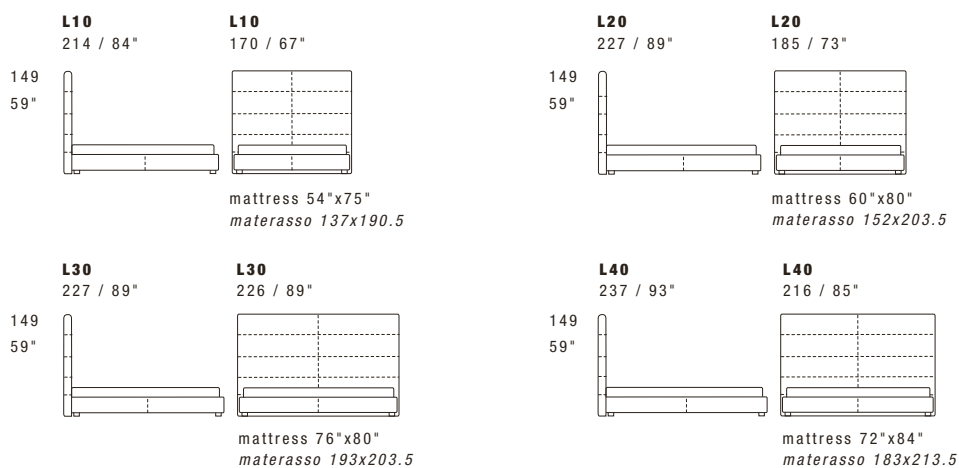

American sizes / Misure americane

LOW HEADBOARD VERSION / VERSIONE CON TESTIERA BASSA

A special metal support allows to place the slats in different positions from 2 cm - 3/4" to 18 cm - 7" from the edge of the bed base. Not available with storage base.

Una speciale piastra di supporto permette alla rete di essere abbassata in diverse posizioni, da 2 cm a 18 cm dal bordo della base. Non disponibile con base contenitore.

Version with double movement storage base, usable space height 18 cm - 7".

Versione con base contenitore a doppio movimento, spazio utile altezza 18 cm.

SPECIAL LENGTH: LUNGHEZZE SPECIALI:

Up to 10 cm + 8% - Up to 20 cm + 15%
Fino a 10 cm + 8% - Fino a 20 cm + 15%