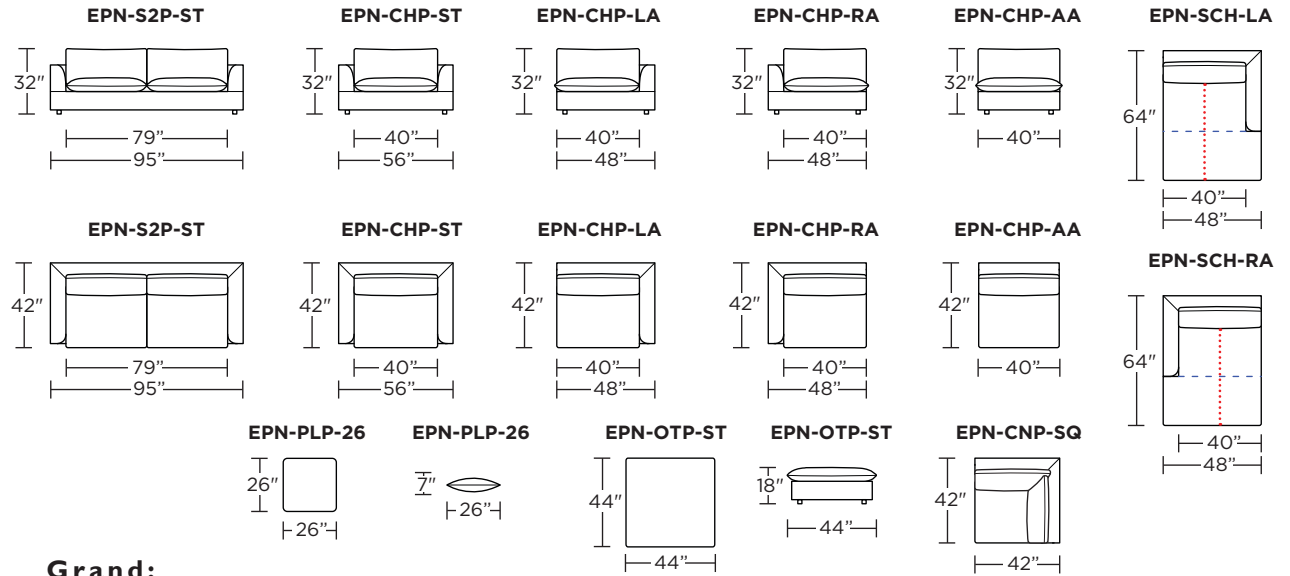

SOFAS & SECTIONALS

ESPEN

Standard Features:

- Advanced unidirectional suspension system
- Premium high-density, high-resiliency foam seat cushions with memory foam inserts encased in down
- Premium down-filled back cushions
- Loose back and seat cushions
- Single-needle top-stitch
- Lifetime warranty on frame and suspension

ESPEN

Studio:

Grand:

Studio:

Grand:

Note: Dashed horizontal line (---) indicates seam on leather, Ultrasuede® and railroaded fabrics. Dotted vertical line (.....) indicates seam on up the roll fabrics.

Scale: 1/8 inch = 1 foot
All dimensions are approximate and subject to change.
Specify components from the sitting position.