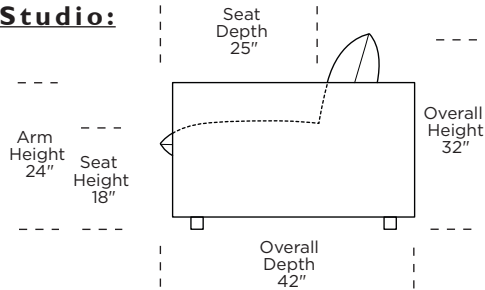

ESPEN

Studio:

Grand:

Studio:

Grand:

Note: Dashed horizontal line (---) indicates seam on leather, Ultrasuede® and railroaded fabrics. Dotted vertical line (.....) indicates seam on up the roll fabrics.

Scale: 1/8 inch = 1 foot
All dimensions are approximate and subject to change.
Specify components from the sitting position.