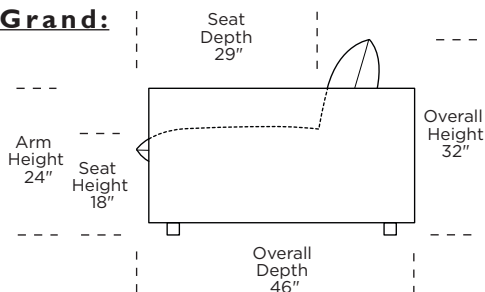

ESPEN

Studio:

Grand:

Studio:

Grand:

Note: Dashed horizontal line (---) indicates seam on leather, Ultrasuede® and railroaded fabrics. Dotted vertical line (.....) indicates seam on up the roll fabrics.

Scale: 1/8 inch = 1 foot
All dimensions are approximate and subject to change.
Specify components from the sitting position.