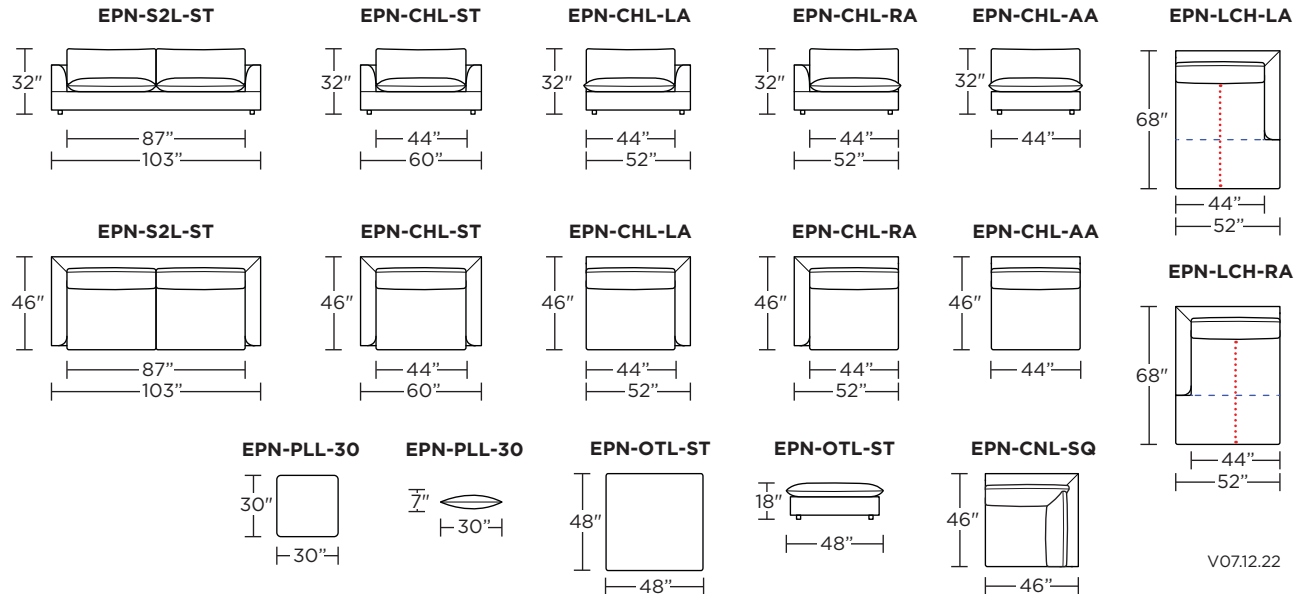

ESPEN

Studio:

Grand:

Studio:

Grand:

Note: Dashed horizontal line (---) indicates seam on leather, Ultrasuede® and railroaded fabrics. Dotted vertical line (.....) indicates seam on up the roll fabrics.

Scale: 1/8 inch = 1 foot
All dimensions are approximate and subject to change.
Specify components from the sitting position.