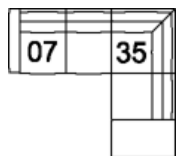

BARRETT

01 Sofa
91 x 38 x 33"
232 x 97 x 84 cm
IA: 78" / 199 cm

02 Chair
39 x 38 x 33"
100 x 97 x 84 cm
IA: 26" / 67 cm

03 Loveseat
65 x 38 x 33"
166 x 97 x 84 cm
IA: 52" / 133 cm

04 Ottoman
39 x 32 x 16"
100 x 82 x 41 cm

08 RHF Loveseat
07 LHF Loveseat
58 x 38 x 33"
148 x 97 x 84 cm

10 Armless Chair
26 x 38 x 33"
67 x 97 x 84 cm

11 Corner Square
38 x 38 x 33"
97 x 97 x 84 cm

13 RHF Sofa
12 LHF Sofa
84 x 38 x 33"
214 x 97 x 84 cm

14 Armless Loveseat
52 x 38 x 33"
133 x 97 x 84 cm

15 RHF Chaise
16 LHF Chaise
34 x 59 x 33"
86 x 150 x 84 cm

35 RHF Corner Chaise
36 LHF Corner Chaise
91 x 38 x 33"
232 x 97 x 84 cm

40 RHF Sofa Split
39 LHF Sofa Split
96 x 38 x 33"
244 x 97 x 84 cm

POPULAR CONFIGURATIONS

07/35
96 x 91"
244 x 232 cm

DIMENSIONS

Seat Depth: 24" / 60 cm
Seat Height: 19" / 47 cm
Arm Depth: 38" / 97 cm
Arm Height: 29" / 74 cm

Dimensions shown as Width x Depth x Height.

Dimensions are correct at the time of printing and are subject to change without notice. Actual measurements for each item may vary from what is shown here. Please allow up to a +/- 1 inch difference. Availability may vary by region.