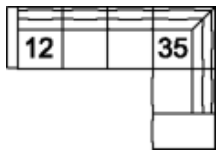

# SEATTLE

**01 Sofa**  
96 x 39 x 33"  
244 x 99 x 83 cm  
IA: 78" / 197 cm

**02 Chair**  
44 x 39 x 33"  
112 x 99 x 83 cm  
IA: 26" / 65 cm

**03 Loveseat**  
71 x 39 x 33"  
180 x 99 x 83 cm  
IA: 53" / 134 cm

**04 Ottoman**  
40 x 29 x 18"  
101 x 72 x 46 cm

**07 LHF Loveseat**  
**08 RHF Loveseat**  
62 x 39 x 33"  
157 x 99 x 83 cm

**12 LHF Sofa**  
**13 RHF Sofa**  
87 x 39 x 33"  
221 x 99 x 83 cm

**16 LHF Chaise**  
**15 RHF Chaise**  
36 x 62 x 33"  
90 x 156 x 83 cm

## POPULAR CONFIGURATIONS

**12/35**  
125 x 91"  
318 x 232 cm

**07/35**  
100 x 91"  
254 x 232 cm

## DIMENSIONS

Seat Depth: 24" / 60 cm  
Seat Height: 17" / 44 cm  
Arm Depth: 38" / 96 cm  
Arm Height: 24" / 60 cm

Dimensions shown as Width x Depth x Height.

Dimensions are correct at the time of printing and are subject to change without notice. Actual measurements for each item may vary from what is shown here. Please allow up to a +/- 1 inch difference. Availability may vary by region.