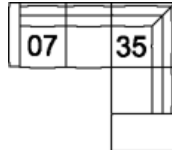

**04 Ottoman**  
40 x 29 x 18"  
101 x 72 x 46 cm

**07 LHF Loveseat**  
**08 RHF Loveseat**  
62 x 39 x 33"  
157 x 99 x 83 cm

**12 LHF Sofa**  
**13 RHF Sofa**  
87 x 39 x 33"  
221 x 99 x 83 cm

**16 LHF Chaise**  
**15 RHF Chaise**  
36 x 62 x 33"  
90 x 156 x 83 cm

**36 LHF Corner Chaise**  
**35 RHF Corner Chaise**  
92 x 39 x 33"  
232 x 99 x 83 cm

**39 LHF Sofa Split**  
**40 RHF Sofa Split**  
98 x 39 x 33"  
249 x 99 x 83 cm

## POPULAR CONFIGURATIONS

**12/35**  
125 x 91"  
318 x 232 cm

**07/35**  
100 x 91"  
254 x 232 cm

## DIMENSIONS

Seat Depth: 24" / 60 cm  
Seat Height: 17" / 44 cm  
Arm Depth: 38" / 96 cm  
Arm Height: 24" / 60 cm

Dimensions shown as Width x Depth x Height.

Dimensions are correct at the time of printing and are subject to change without notice. Actual measurements for each item may vary from what is shown here. Please allow up to a +/- 1 inch difference. Availability may vary by region.